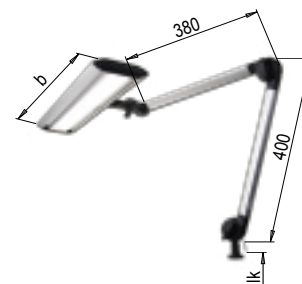

PRODUCT DESCRIPTION

- » Energy-efficient LED lighting
- » Glare-free through conical prism screen
- » Continuously dimmable to 10%, with memory function
- » Frame out of anodised aluminium
- » Flexibly lockable arm joint

Power supply	lk ¹⁾	Colour temperature	AR ²⁾	b	No.	EUR
230V/50Hz	3.5 m	4000 K	950	360	BAL 1210/360	< >
230V/50Hz	3.5 m	4000 K	950	540	BAL 1210/540	< >

1) lk: cable length

2) AR: working radius